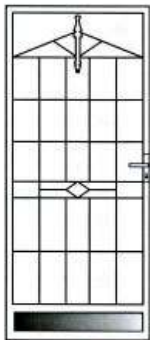

V

- All doors can be installed to your existing door jambs. However we recommend that you consider an optional Full Perimeter Steel Outer Frame.

POWDER COATINGS

We only use & recommend quality Dulux Powders for all our products.

GRILLE RANGE

- Optional Horizontal Bar to Center of Door. Must be specified at time of order.

GRILLE RANGE

- Our Grille Range doors are a low cost option if design of door is not an issue.
- Optional Kick Plates also available on all designs.
- Made from quality expanded steel mesh.