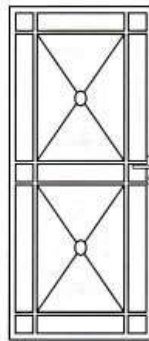

O

- All doors can be installed to your existing door jambs. However we recommend that you consider an optional Full Perimeter Steel Outer Frame.

POWDER COATINGS

We only use & recommend quality Dulux Powders for all our products.

GRILLE RANGE

- Optional Horizontal Bar to Center of Door. Must be specified at time of order.

GRILLE RANGE

- Our Grille Range doors are a low cost option if design of door is not an issue.
- Optional Kick Plates also available on all designs.
- Made from quality expanded steel mesh.