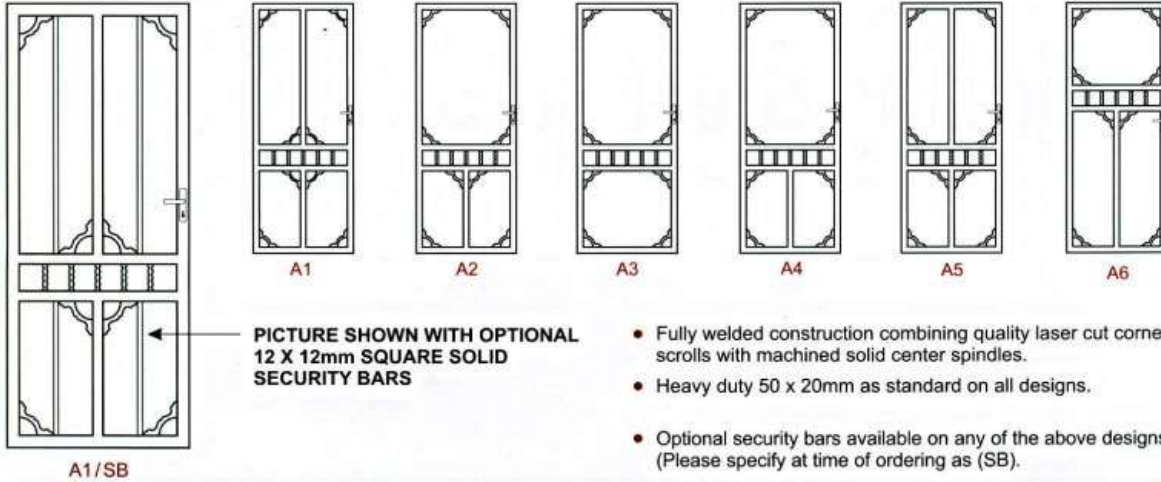

HERITAGE RANGE

PREMIUM RANGE

STANDARD FEATURES

- Conventional 50 x 20mm steel frame.
- Aluminium/Fibreglass wire.
- Heavy duty hinges welded to frame.
- Powder coated paint finish over a Zinc Shield Coated base using high quality Dulux Powders.
- Single point Deadlock with internal snib.
- Fully welded construction combining quality tubular and solid steels.
- All doors are measured, Custom made and installed by experienced Tradespeople.
- We recommend that you consider a "Hot Dip Galvanized" undercoat for additional rust protection. Ask your distributor for further information.

WINDOW GRILLES

G 1
16 x 16 Outer Tube Frame
Wire Diameter 5.6mm
Aperture 100 x 100

G 2
19 x 19 Outer Tube Frame
10 x 10 Solid Internals
Aperture 150 x 200

G 3
19 x 19 Outer Tube Frame
Wire Diameter 5mm
Aperture 50 x 100

G 4
19 x 19 Outer Tube Frame
Wire Diameter 5mm
Aperture 56 x 65

G 5 - 19 x 19mm Outer
Tube Frame
12 x 12mm uprights,
Spear tops,
20 x 5mm crossbars.

- Custom designed to protect vulnerable areas, or windows left open for ventilation.
- Window Grilles may be integrated with the style of your existing doors and windows.
- All Grilles available in Escape option.