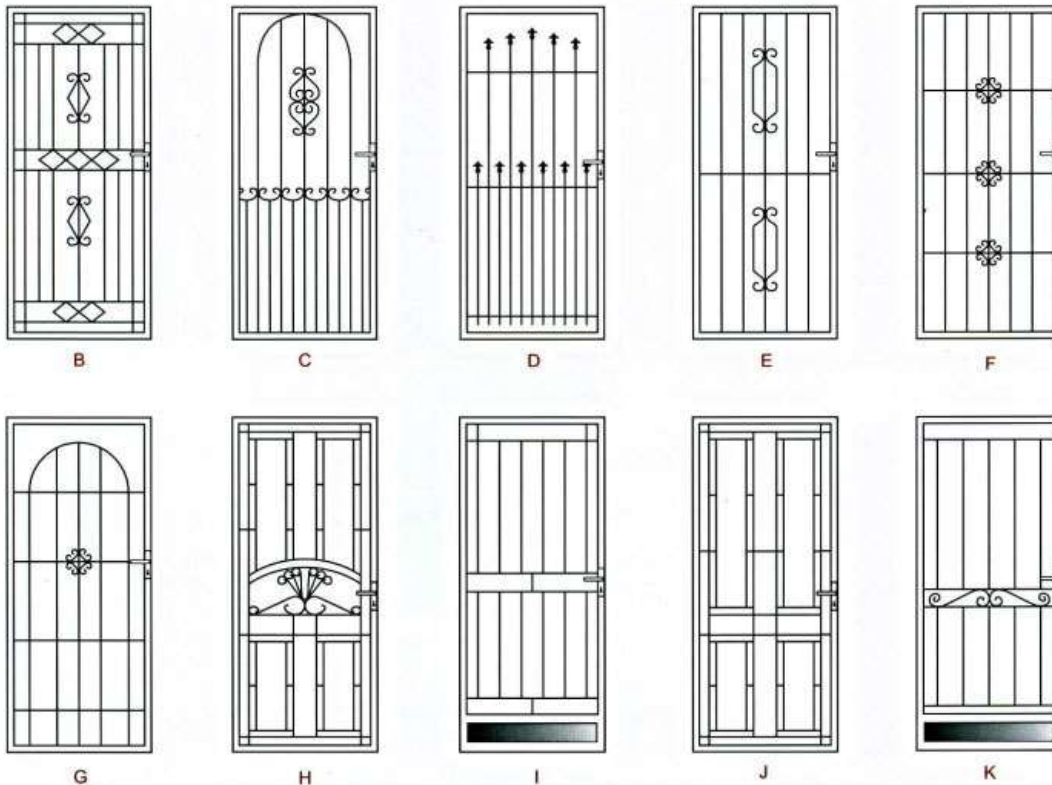

HERITAGE RANGE

PREMIUM RANGE

STANDARD FEATURES

- Conventional 50 x 20mm steel frame.
- Aluminium/Fibreglass wire.
- Heavy duty hinges welded to frame.
- Powder coated paint finish over a Zinc Shield Coated base using high quality Dulux Powders.
- Single point Deadlock with internal snib.
- Fully welded construction combining quality tubular and solid steels.
- All doors are measured, Custom made and installed by experienced Tradespeople.
- We recommend that you consider a "Hot Dip Galvanized" undercoat for additional rust protection. Ask your distributor for further information.

GRILLE RANGE

X

Y

Z

- Optional Horizontal Bar to Center of Door. Must be specified at time of order.

LSB

GRILLE RANGE

- Our Grille Range doors are a low cost option if design of door is not an issue.
- Optional Kick Plates also available on all designs.
- Made from quality expanded steel mesh.