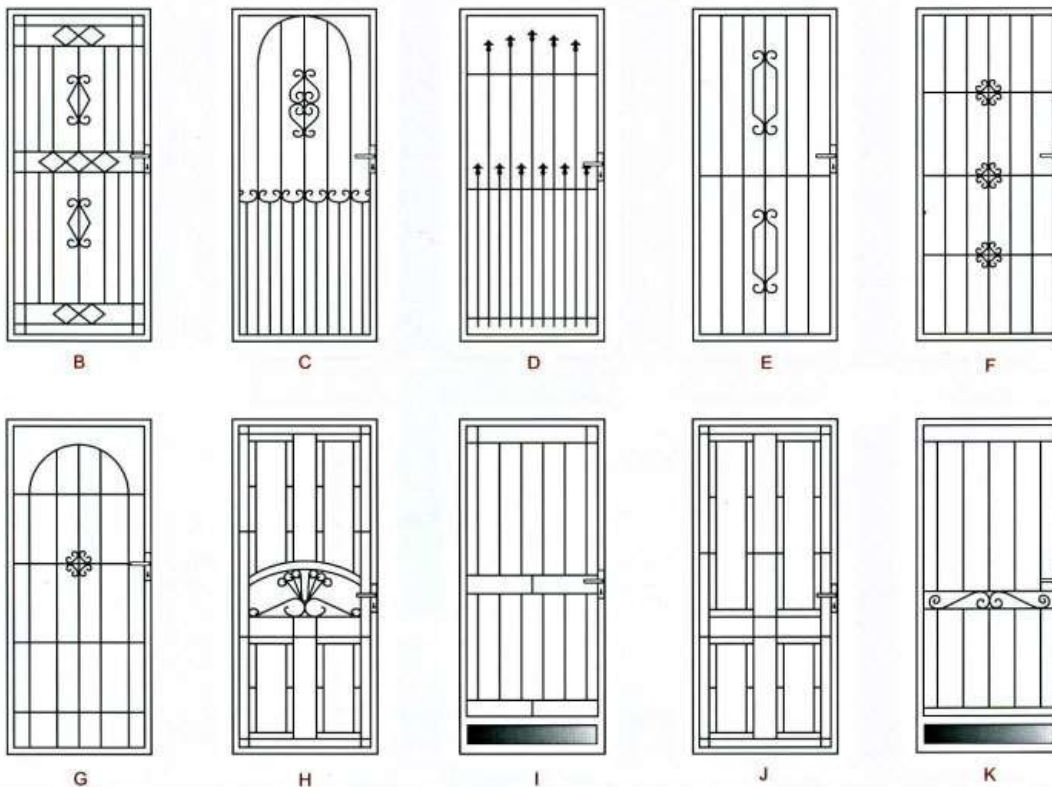

HERITAGE RANGE

PREMIUM RANGE

STANDARD FEATURES

- Conventional 50 x 20mm steel frame.
- Aluminium/Fibreglass wire.
- Heavy duty hinges welded to frame.
- Powder coated paint finish over a Zinc Shield Coated base using high quality Dulux Powders.
- Single point Deadlock with internal snib.
- Fully welded construction combining quality tubular and solid steels.
- All doors are measured, Custom made and installed by experienced Tradespeople.
- We recommend that you consider a "Hot Dip Galvanized" undercoat for additional rust protection. Ask your distributor for further information.

GRILLE RANGE

X

Y

Z

- Optional Horizontal Bar to Center of Door. Must be specified at time of order.

LSB

GRILLE RANGE

- Our Grille Range doors are a low cost option if design of door is not an issue.
- Optional Kick Plates also available on all designs.
- Made from quality expanded steel mesh.