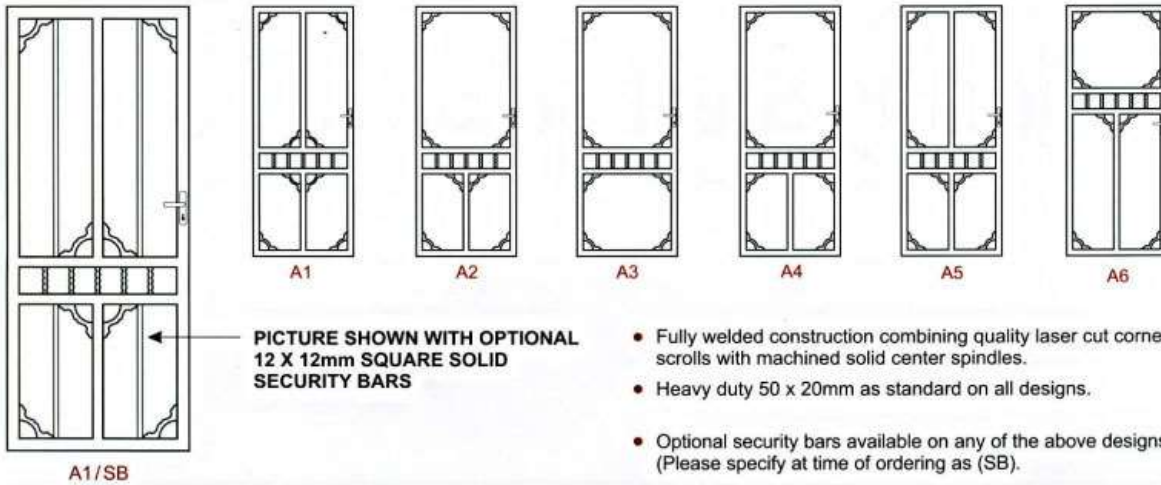

HERITAGE RANGE

PREMIUM RANGE

STANDARD FEATURES

- Conventional 50 x 20mm steel frame.
- Aluminium/Fibreglass wire.
- Heavy duty hinges welded to frame.
- Powder coated paint finish over a Zinc Shield Coated base using high quality Dulux Powders.
- Single point Deadlock with internal snib.
- Fully welded construction combining quality tubular and solid steels.
- All doors are measured, Custom made and installed by experienced Tradespeople.
- We recommend that you consider a "Hot Dip Galvanized" undercoat for additional rust protection. Ask your distributor for further information.

WINDOW GRILLES

G 1
16 x 16 Outer Tube Frame
Wire Diameter 5.6mm
Aperture 100 x 100

G 2
19 x 19 Outer Tube Frame
10 x 10 Solid Internals
Aperture 150 x 200

G 3
19 x 19 Outer Tube Frame
Wire Diameter 5mm
Aperture 50 x 100

G 4
19 x 19 Outer Tube Frame
Wire Diameter 5mm
Aperture 56 x 65

G 5 - 19 x 19mm Outer
Tube Frame
12 x 12mm uprights,
Spear tops,
20 x 5mm crossbars.

- Custom designed to protect vulnerable areas, or windows left open for ventilation.
- Window Grilles may be integrated with the style of your existing doors and windows.
- All Grilles available in Escape option.