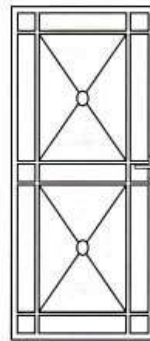

O

- All doors can be installed to your existing door jambs. However we recommend that you consider an optional Full Perimeter Steel Outer Frame.

POWDER COATINGS

We only use & recommend quality Dulux Powders for all our products.

GRILLE RANGE

- Optional Horizontal Bar to Center of Door. Must be specified at time of order.

GRILLE RANGE

- Our Grille Range doors are a low cost option if design of door is not an issue.
- Optional Kick Plates also available on all designs.
- Made from quality expanded steel mesh.